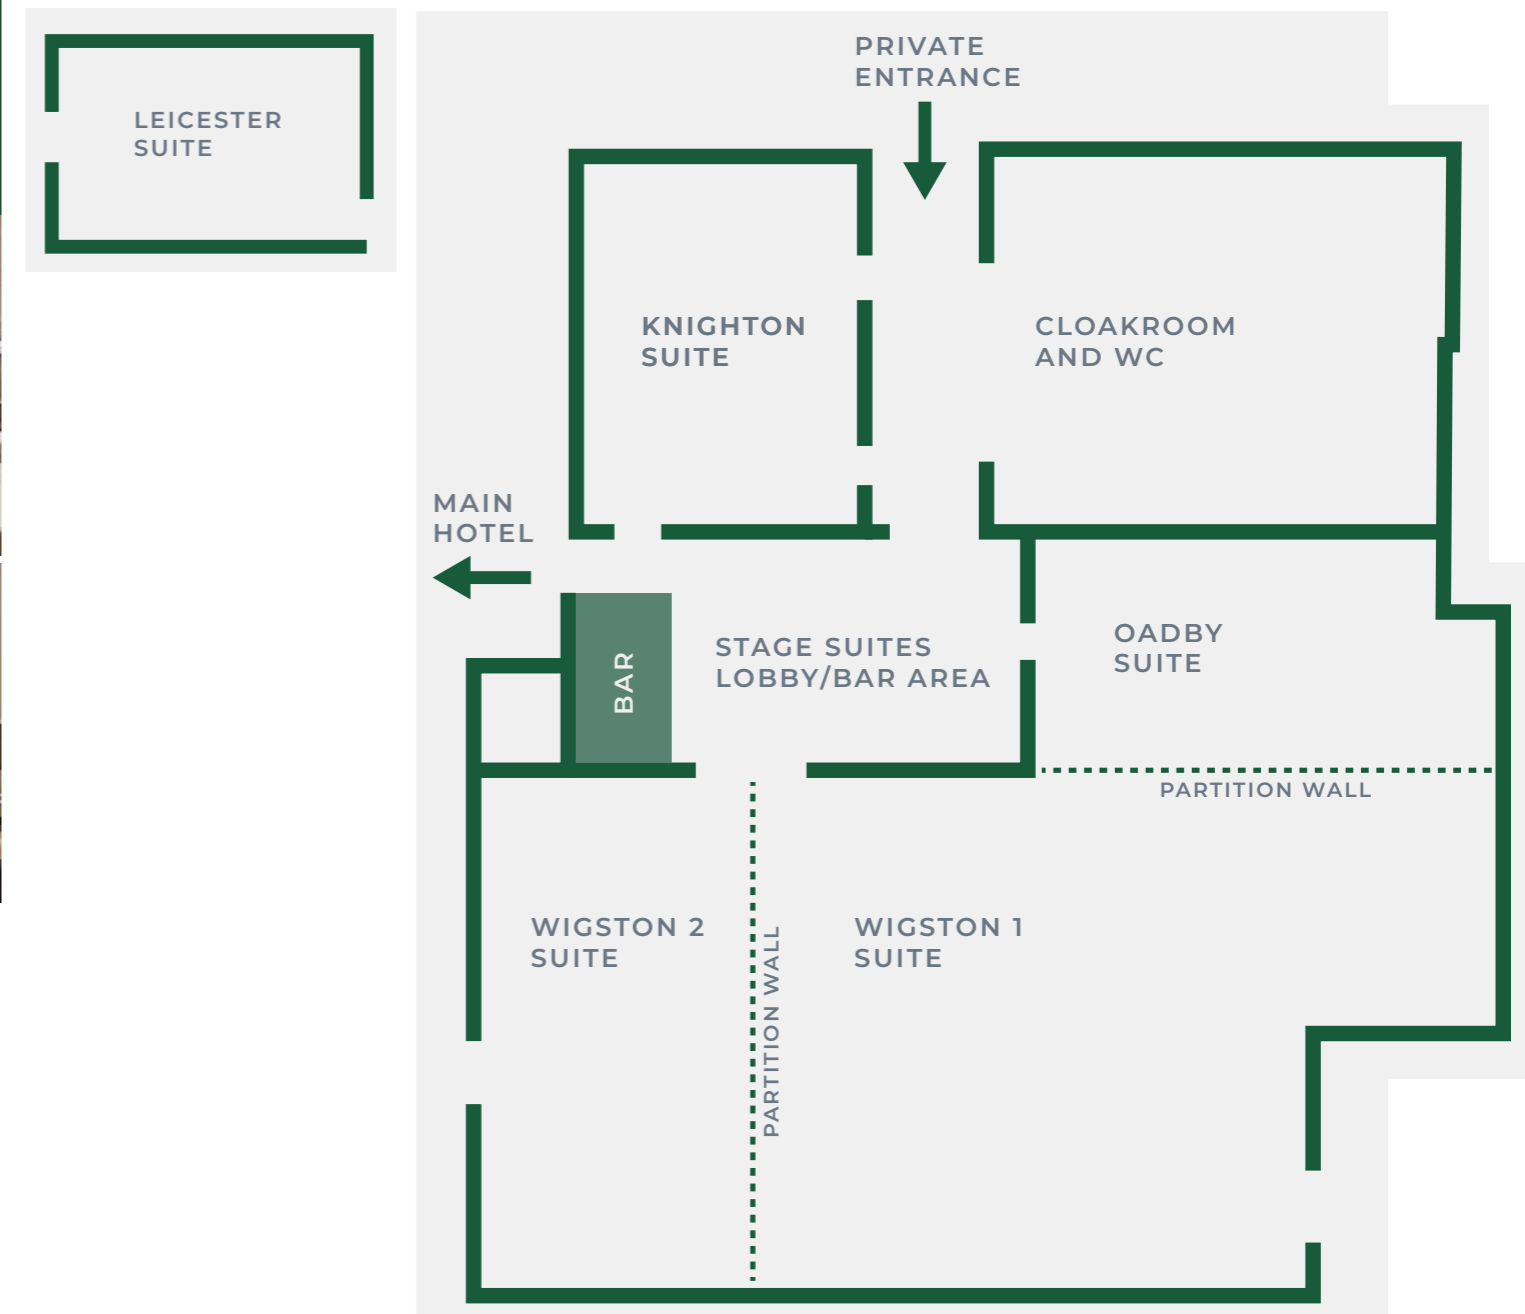

# ROOM TO WORK, SPACE TO RELAX

## Looking for the ultimate spot for your next conference or meeting?

Holiday Inn Leicester – Wigston has got you covered! Whether it's an intimate gathering of two or a grand event for 350, we cater to all with style and comfort. Plus, enjoy free on-site parking, Wi-Fi, natural daylight, and air-conditioning in all our suites.

ROOM	DIMENSIONS	AREA	BOARDROOM	U-SHAPE	THEATRE	CLASSROOM	BANQUET	CABARET
STAGE SUITES	18 X 24 X 3M	395M <sup>2</sup>	120	100	350	300	350	198
WIGSTON 1	16 X 12.4 X 3M	200M <sup>2</sup>	60	55	200	95	150	102
WIGSTON 2	6.8 X 12.4 X 3M	84M <sup>2</sup>	25	25	60	30	50	30
WIGSTON 1 & 2	22.8 X 12.4 X 3M	284M <sup>2</sup>	85	80	260	125	250	132
OADBY	5.4 X 7.2 X 3M	62M <sup>2</sup>	25	25	70	25	40	24
KNIGHTON	6.8 X 8.8 X 3M	60M <sup>2</sup>	25	25	50	20	30	18
LEICESTER	4.4 X 7.2 X 3M	31M <sup>2</sup>	15	10	15	8	15	-